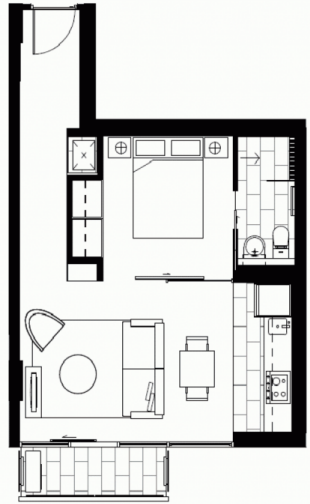

2-101	2-1001
	2-109	2-1008
	2-201	2-1101
	2-209	2-1108
	2-301	2-1201
	2-309	2-1208
	2-401	2-1301
	2-409	2-1308
	2-501	2-1401
	2-509	2-1408
	2-601	2-1501
	2-609	2-1508
	2-701	2-1601
	2-709	2-1608
	2-801	2-1701
	2-809	2-1708
	2-901	2-1801
	2-909	2-1808
	2-1001	2-1901
	2-1009	2-1908
	2-1101	2-2001
	2-1109	2-2008
	2-2101	2-2108

ILK