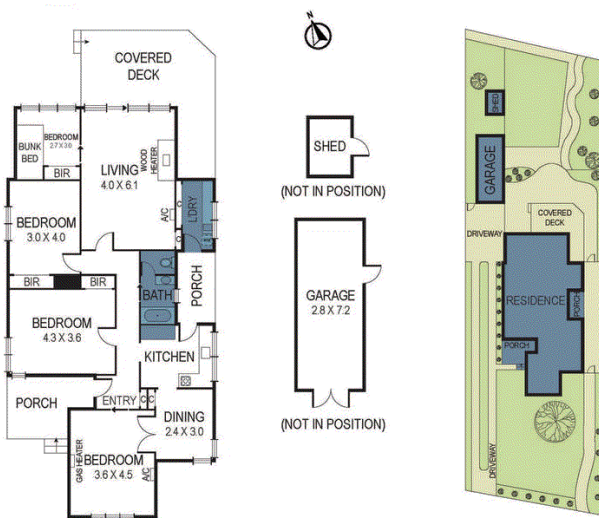

11 Davey Street, Box Hill