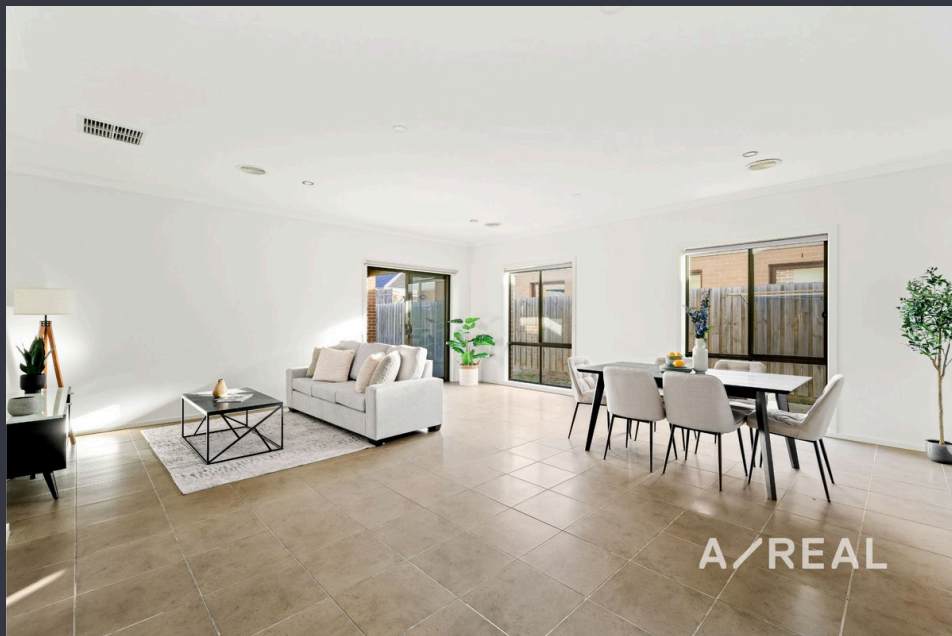

Stylish Unfurnished Family Home for Lease in Mickleham – Fresh painting, Brand new carpet Large backyard

For Lease

12 Vautier Avenue, Mickleham VIC 3064

4 2 544sqm

$550 per Week